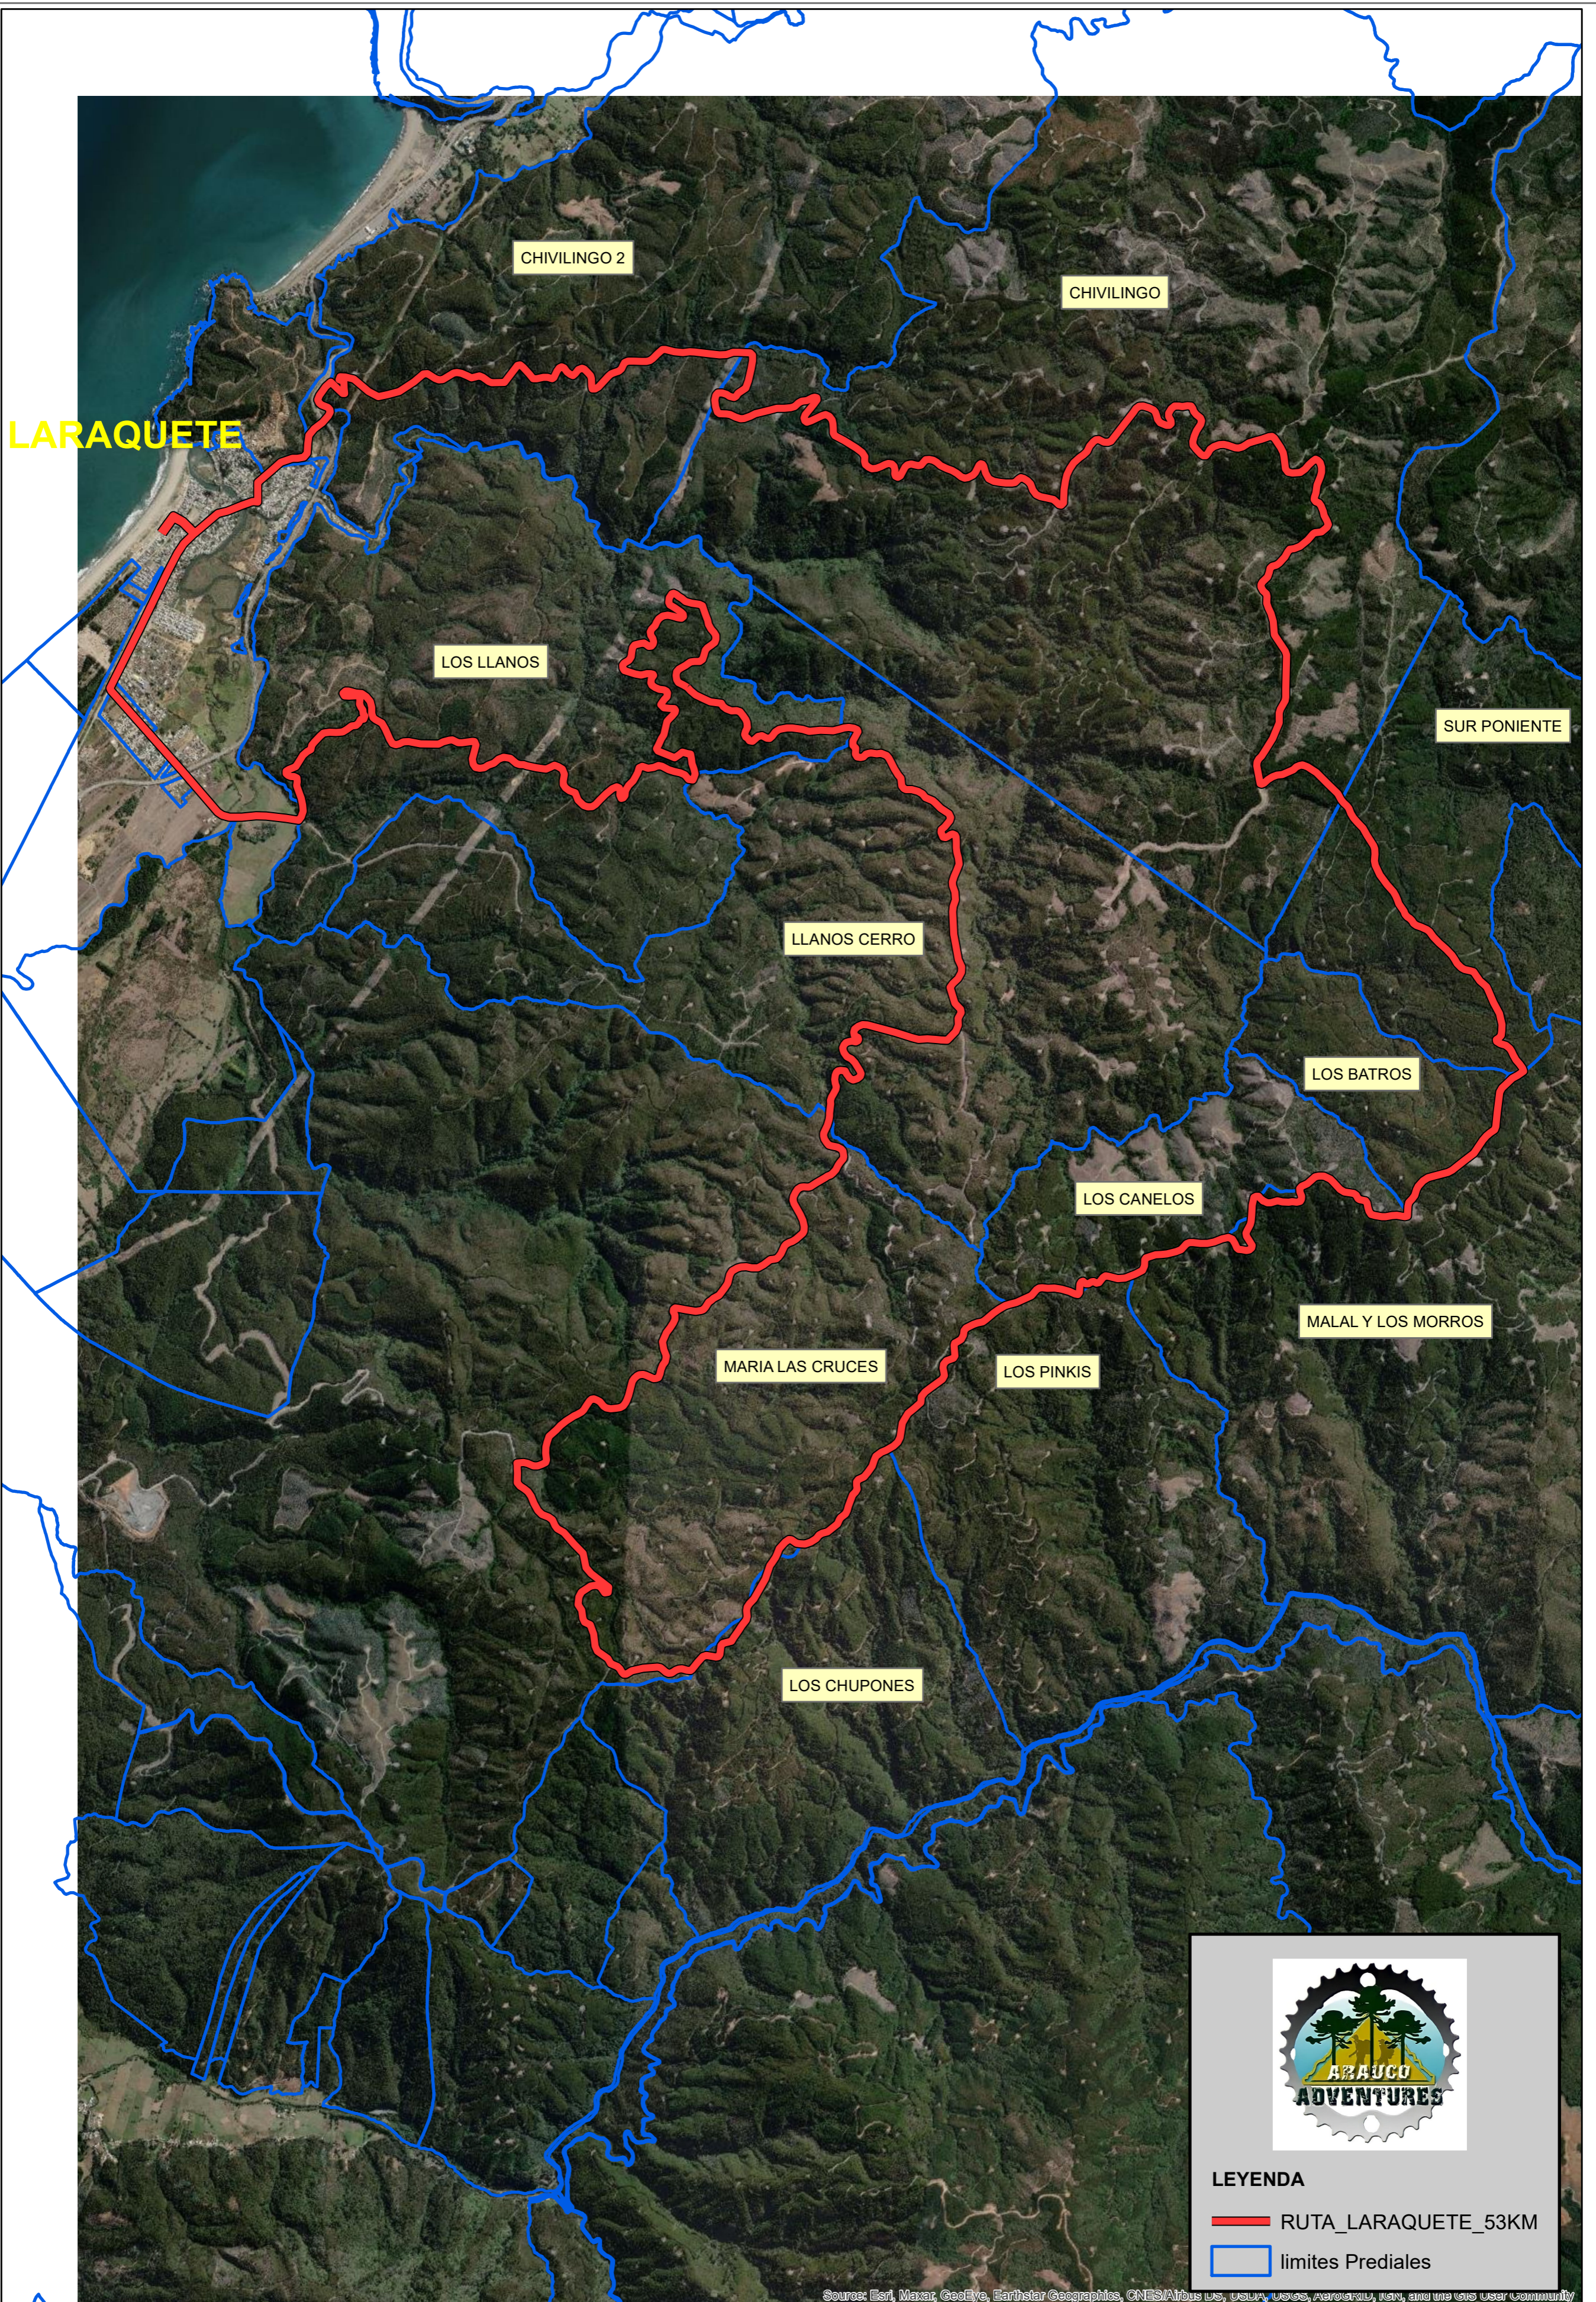

MTB RAID NAHUEL BUTA LARAQUETE 2022

53 KM
1:32.000

LEYENDA

- RUTA_LARAQUETE_53KM
- limites Prediales

Source: Esri, Maxar, GeoEye, Earthstar Geographics, CNES/Airbus DS, USDA, USGS, AeroGRID, IGN, and the GIS User Community